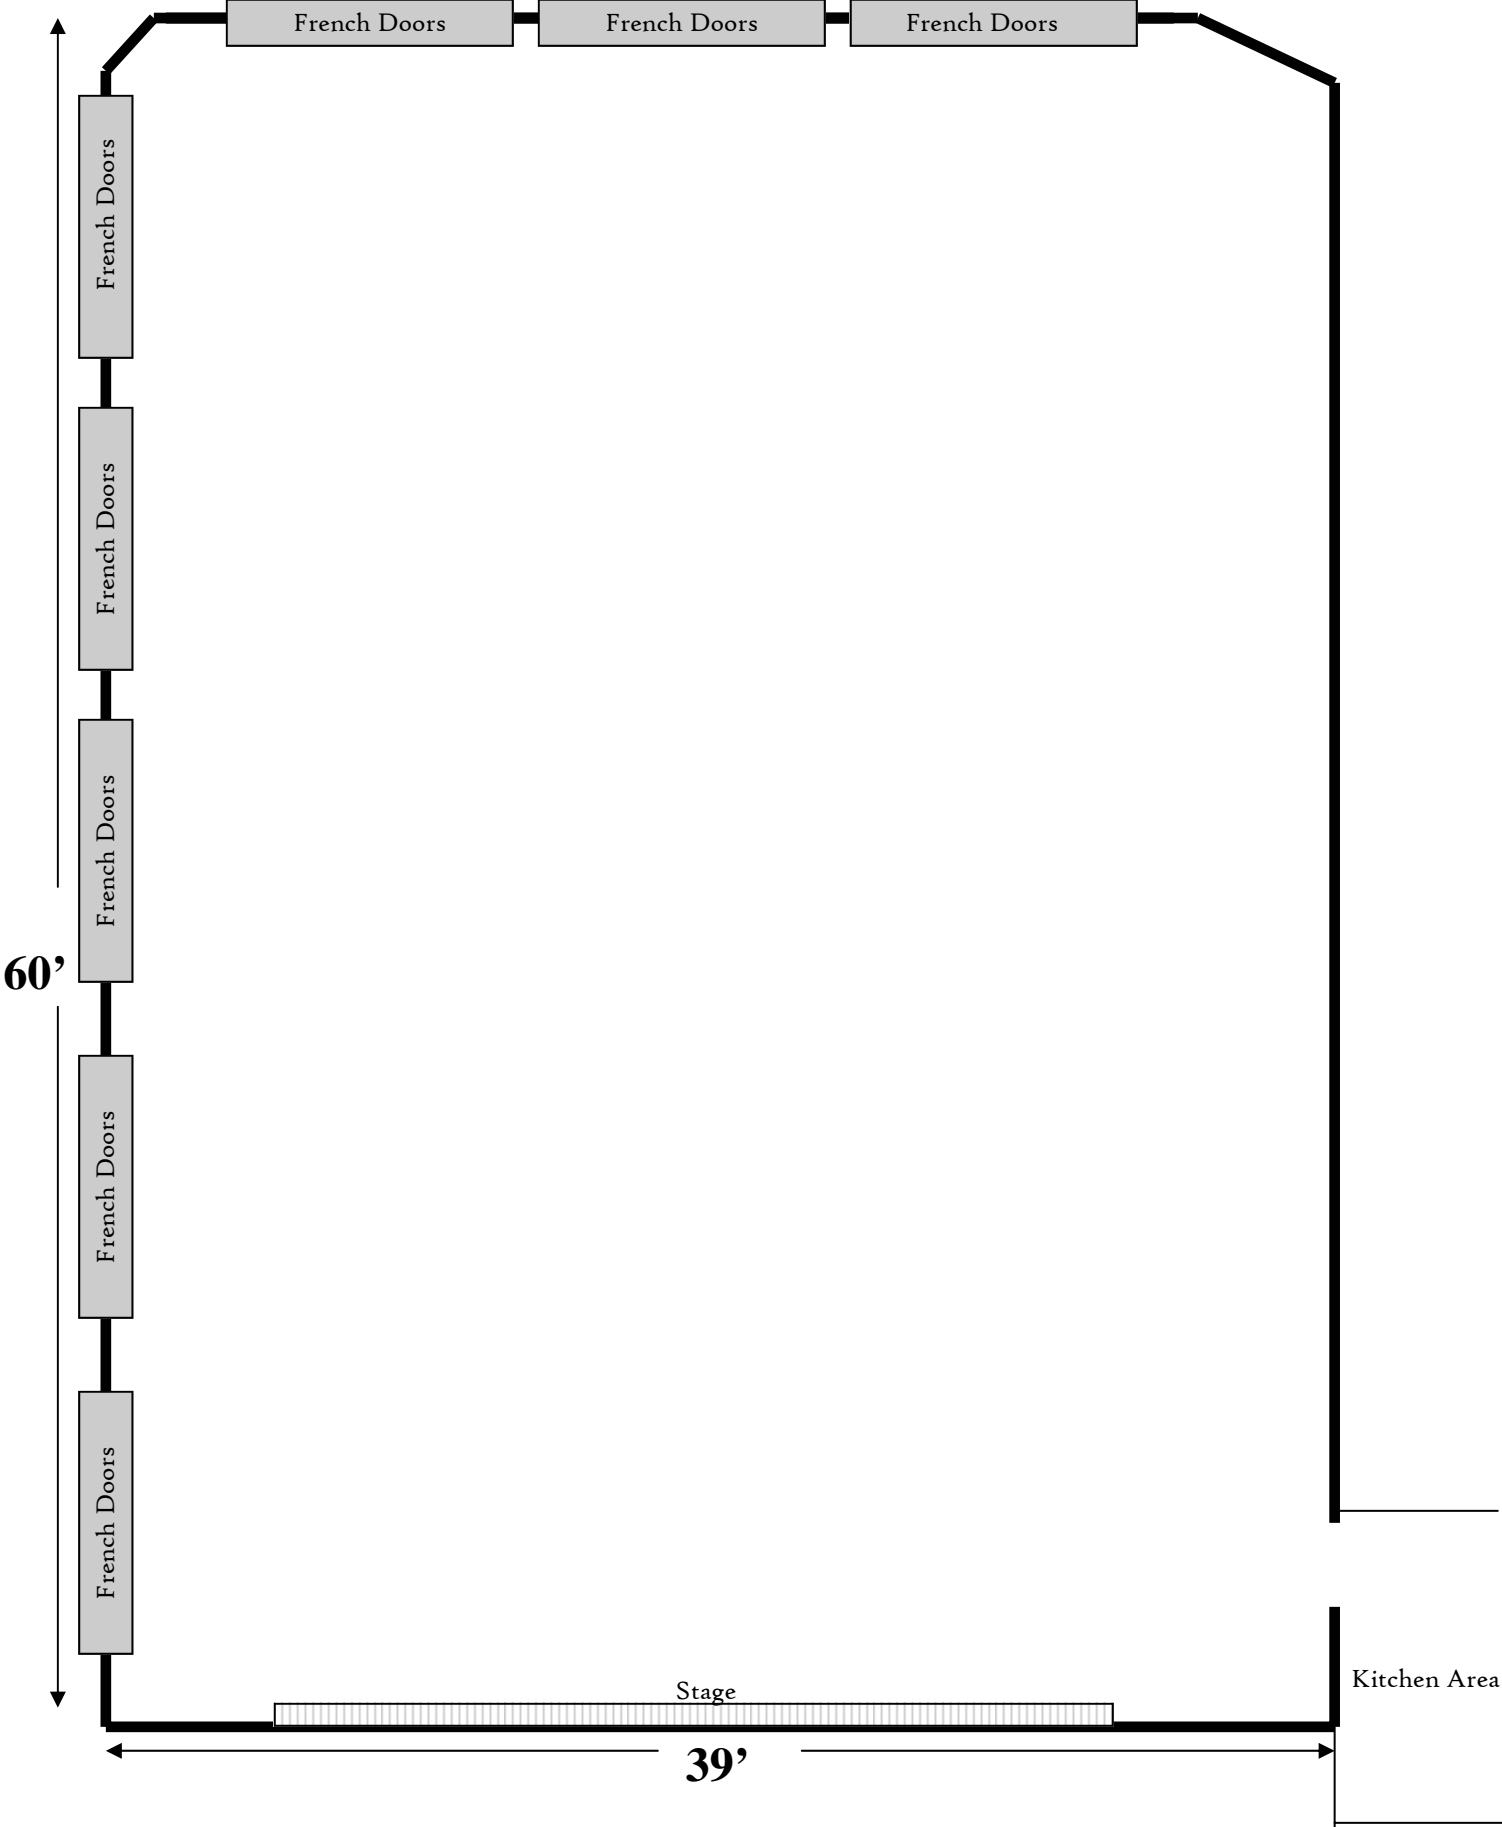

EDGEWOOD CLUB - LIVING ROOM

NOT TO SCALE

EDGEWOOD CLUB - BALLROOM

French Doors

French Doors

French Doors

French Doors

French Doors

French Doors

French Doors

French Doors

60'

Stage

Kitchen Area

39'

NOT TO SCALE